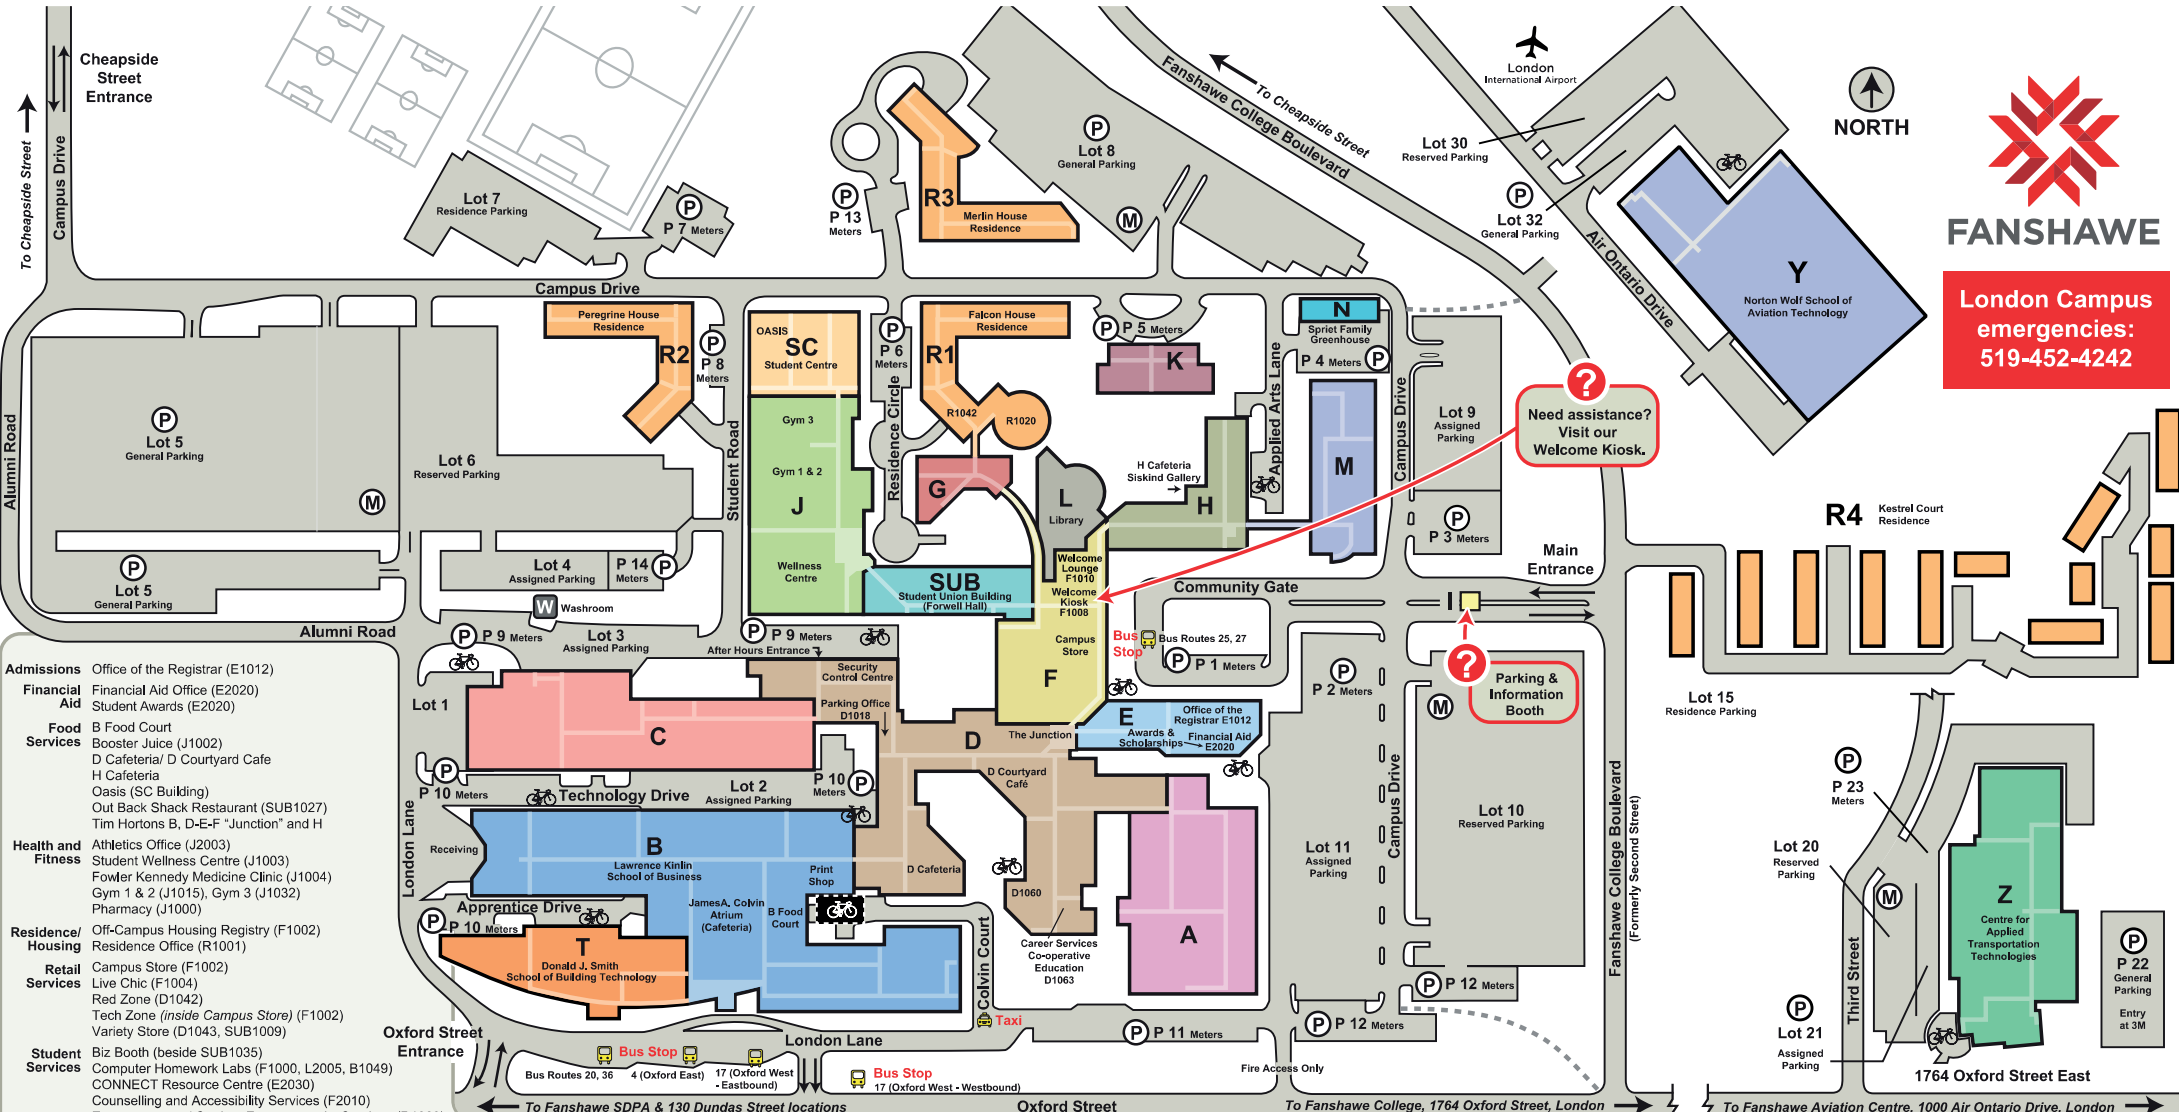

FANSHAWE

London Campus emergencies: 519-452-4242

- Admissions** Office of the Registrar (E1012)
- Financial Aid** Financial Aid Office (E2020)
Student Awards (E2020)
- Food Services** B Food Court
D Cafeteria/ D Courtyard Cafe
H Cafeteria
Oasis (SC Building)
Out Back Shack Restaurant (SUB1027)
Tim Hortons B, D-E-F "Junction" and H
- Health and Fitness** Athletics Office (J2003)
Student Wellness Centre (J1003)
Fowler Kennedy Medicine Clinic (J1004)
Gym 1 & 2 (J1015), Gym 3 (J1032)
Pharmacy (J1000)
- Residence/Housing** Off-Campus Housing Registry (F1002)
Residence Office (R1001)
- Retail Services** Campus Store (F1002)
Live Chic (F1004)
Red Zone (D1042)
Tech Zone (inside Campus Store) (F1002)
Variety Store (D1043, SUB1009)
- Student Services** Biz Booth (beside SUB1035)
Computer Homework Labs (F1000, L2005, B1049)
CONNECT Resource Centre (E2030)
Counselling and Accessibility Services (F2010)
Employment and Student Entrepreneurial Services (D1063)
Fanshawe International (E2025)
First Nations Centre (A1047)
Foot Patrol (D1027)
Leap Junction (F1012)
Learning Centre (F2001)
Library and Media Services (L1003)
Meal Plan (Bookstore F1002)
Print Shop (B1002)
Student Union Offices (SC1000)
Test Centre (F2006)
Test Centre Office (F2011)
Welcome Lounge (F1010)

Visitor Parking Motorcycle Parking Bicycle Rack Secure Bicycle Facility Smoke-free All locations

SDPA (School of Digital and Performing Arts) is located in the Howard W. Rundle Building at 137 Dundas Street.

130 Dundas Street location
130 Dundas Street
London ON N6A 1G2

Z Building (Centre for Applied Transportation Technologies) is located one block east of the main campus on Oxford Street.

Y Building (Norton Wolf School of Aviation Technology) is located at the London International Airport, 1000 Air Ontario Drive, London.